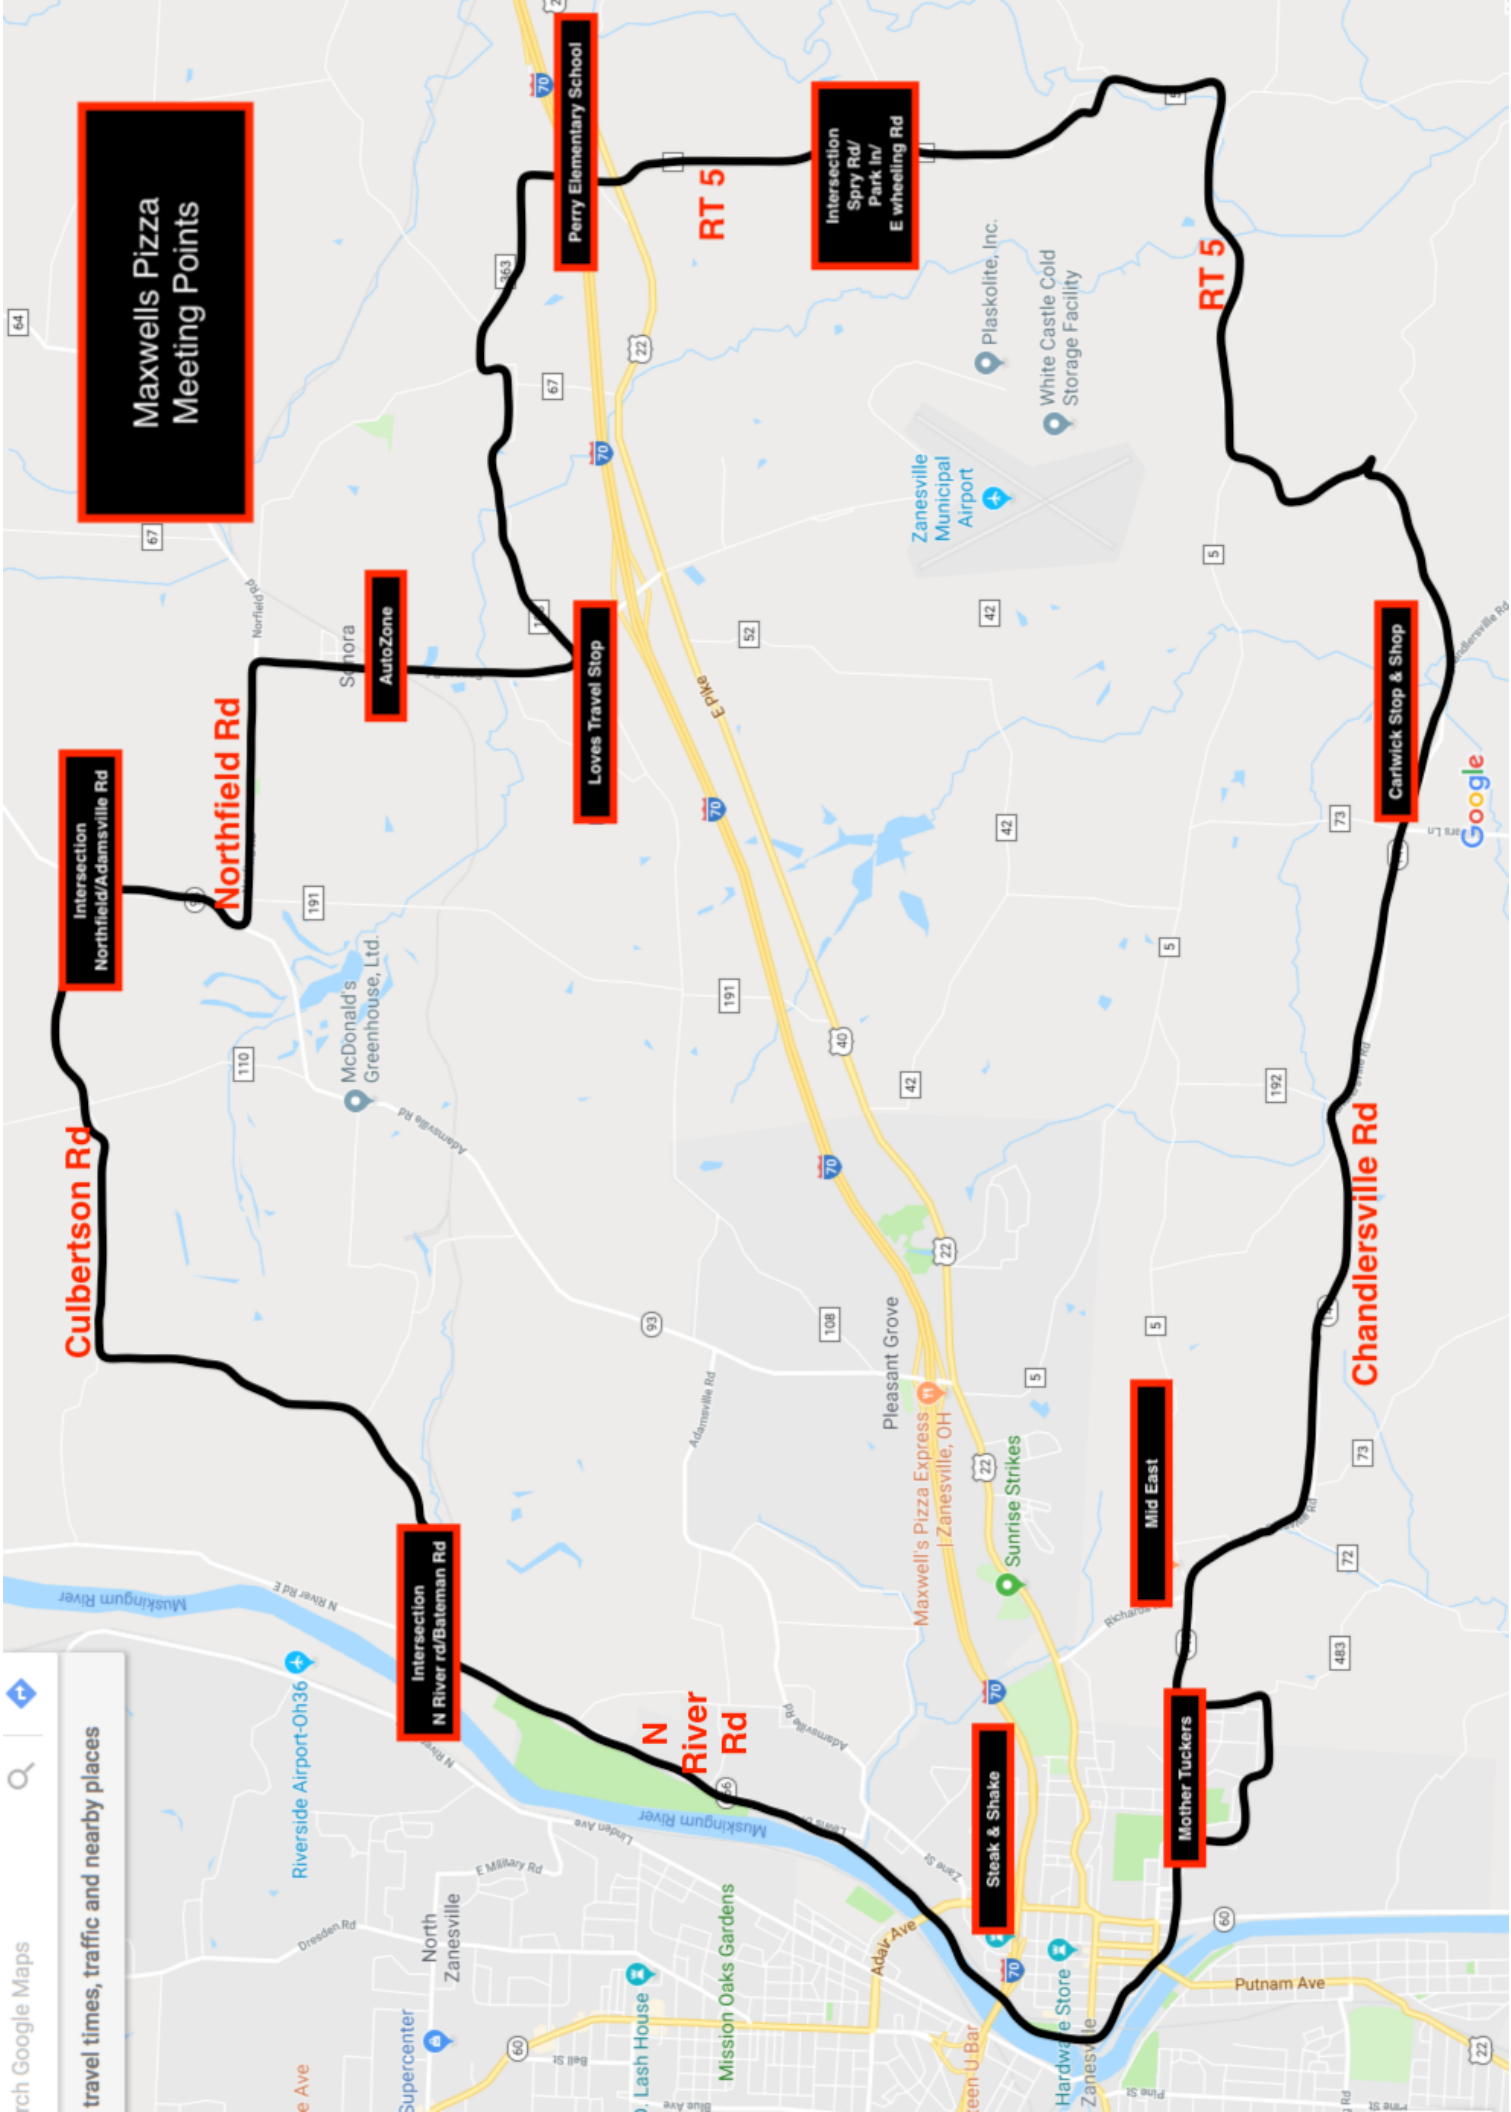

travel times, traffic and nearby places

Maxwells Pizza Meeting Points

Intersection Northfield/Adamsville Rd

Northfield Rd

AutoZone

Loves Travel Stop

Perry Elementary School

RT 5

Intersection Spry Rd/ Park In/ E wheeling Rd

RT 5

Carwick Stop & Shop

Chandler'sville Rd

Mid East

Mother Tuckers

Steak & Shake

Intersection N River rd/Bateman Rd

N River Rd